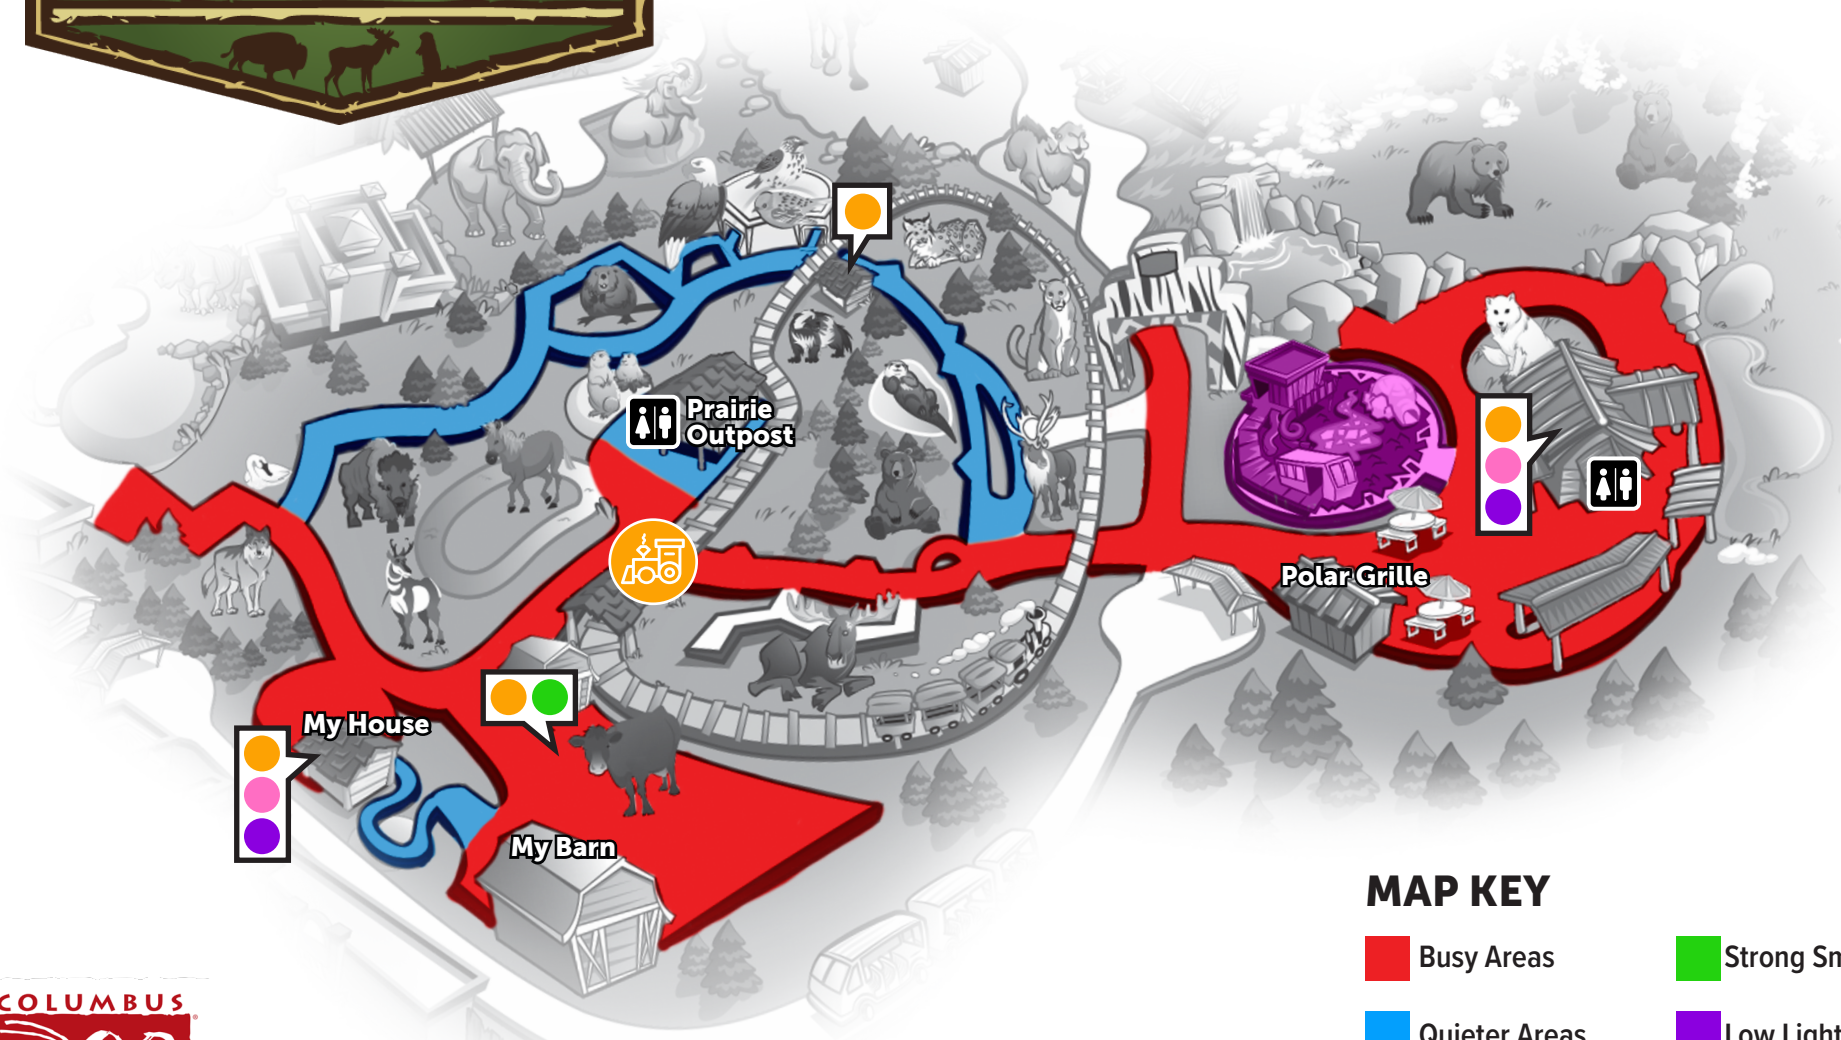

NORTH AMERICA

MAP KEY

- Busy Areas
- Quieter Areas
- Loud Noises
- Strong Smells
- Low Lighting
- Free Play